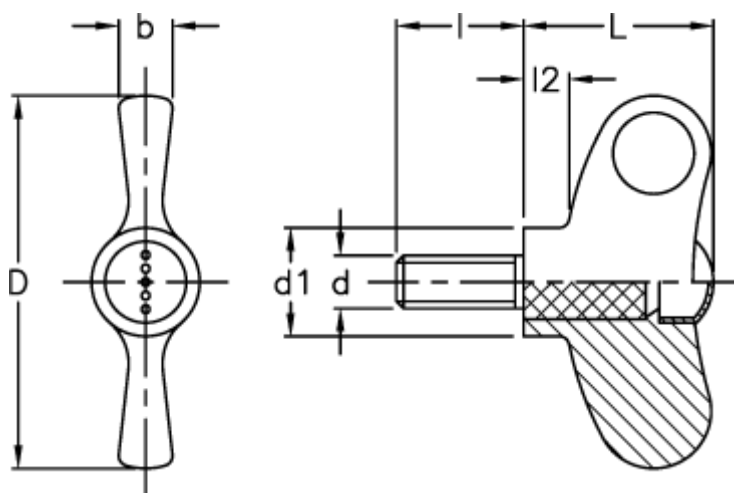

Article number: 23052236862

Description: E+G Wing screw
EWN.55 p-M10x40-C2, orange cap

Measures

b	= 8
D	= 55
d1	= 16.0
d 6g	= M10
l	= 40
L	= 28
l2	= 6.5